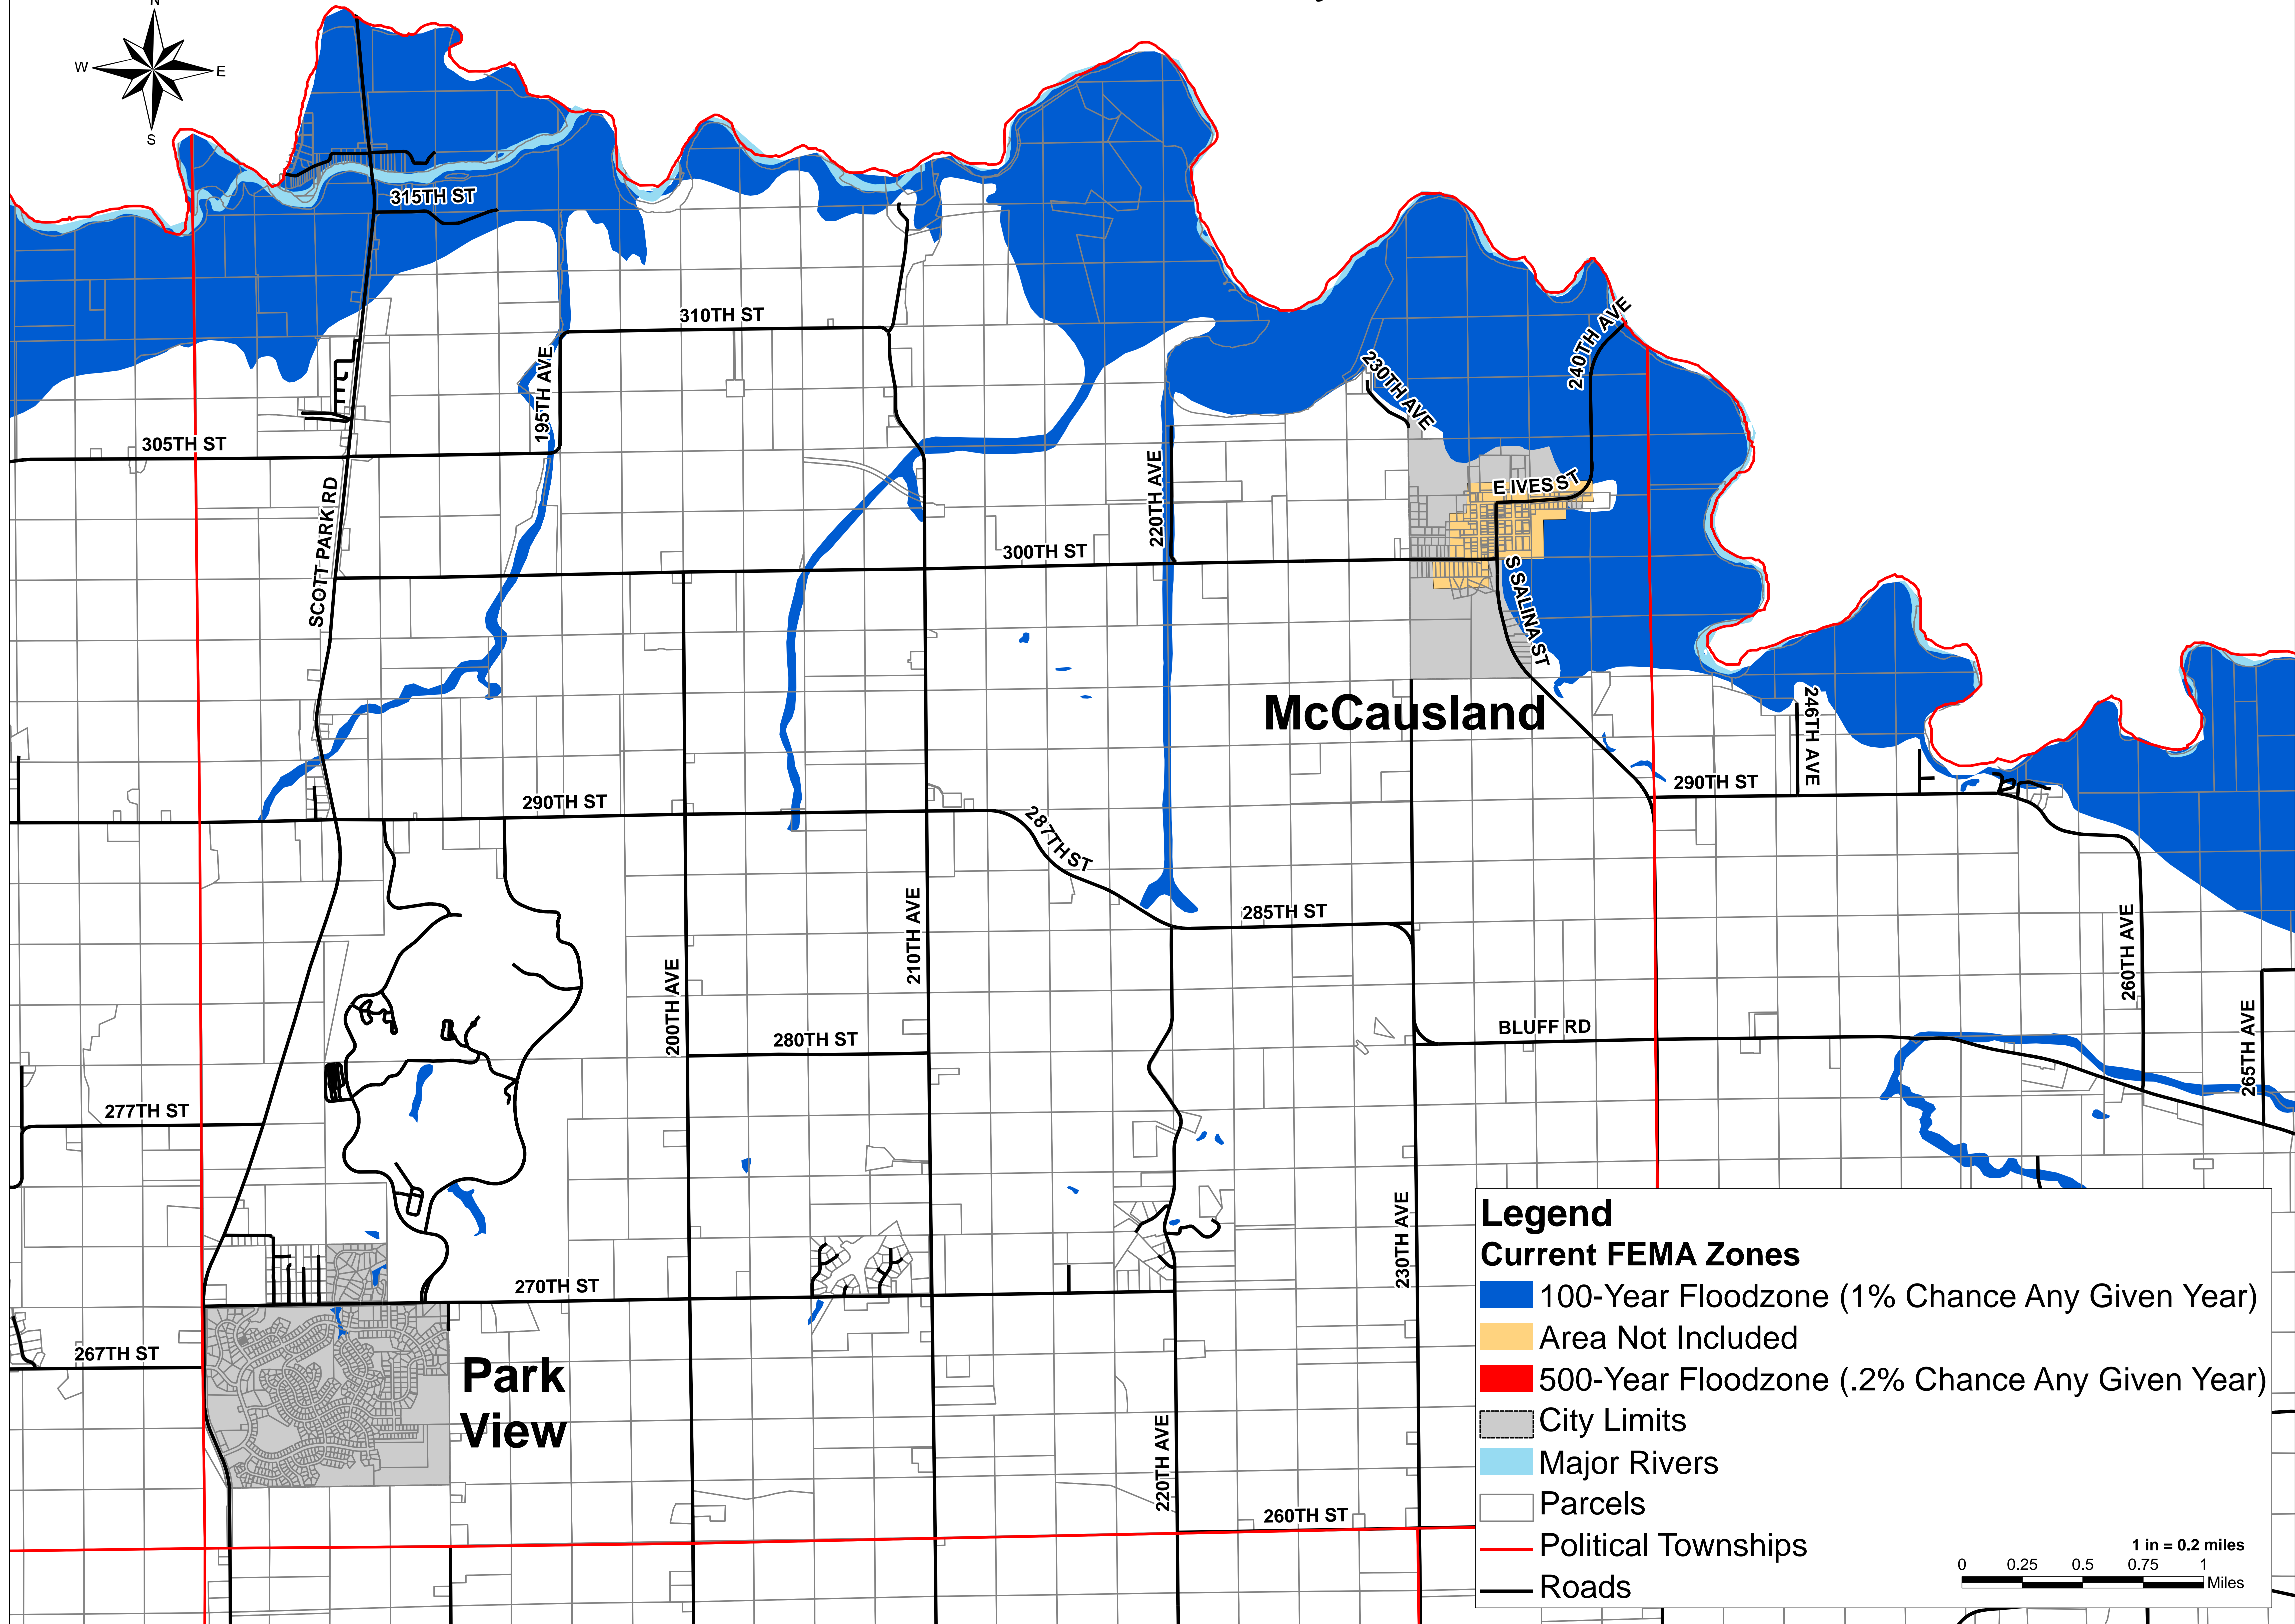

Butler: Current FEMA 100-yr Flood Zone

Legend

Current FEMA Zones

- 100-Year Floodzone (1% Chance Any Given Year)
- Area Not Included
- 500-Year Floodzone (.2% Chance Any Given Year)
- City Limits
- Major Rivers
- Parcels
- Political Townships
- Roads

1 in = 0.2 miles
0 0.25 0.5 0.75 1 Miles